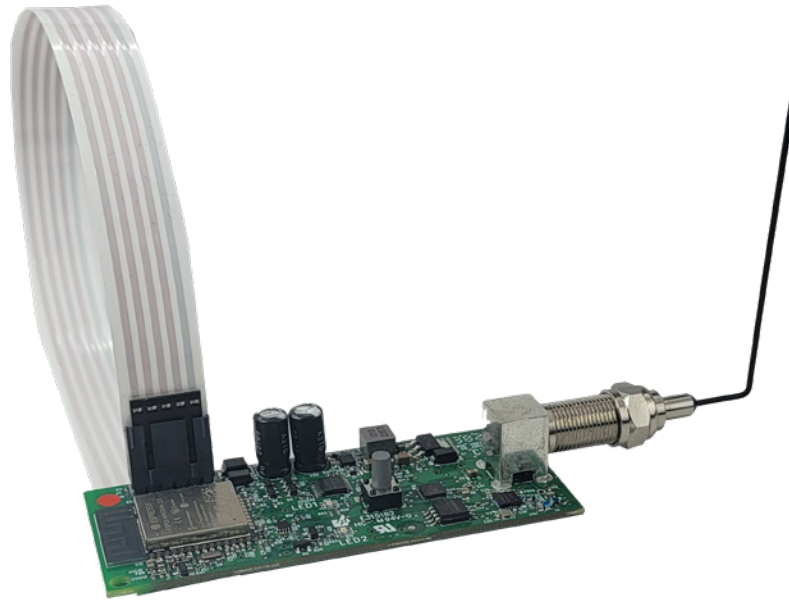

Commercial Wi-Fi Kit

PART NUMBER: OPAKCDM.S

DESCRIPTION

This Commercial Wi-Fi Module provides the operator with the ability to remotely monitor & control your commercial garage door, with your smart device, from almost anywhere at any time while tracking the operation of your door.

Aladdin Connect®

- Monitor up to 60 doors with from Aladdin Connect® app.
- Control up to 255 transmitters.
- Get notified if door is opened for a long time or late at night.
- Get notified when someone has accessed the door.
- Give access to others as regular or scheduled access through virtual keys.
- Get technical support.
- Find and contact a contractor.
- Track history of who accessed each door opener and when.
- Share temporary access.
- Plug and Play: Plugs directly into control board expansion port and can daisy chain with additional expansion modules.

POWER SUPPLY REQUIREMENTS

Voltage – Nominal 24VDC via the expansion port

TECHNICAL DRAWINGS

- Kit (OPAKCDM.S) may be added to most X-Series & Z-Series operators.
 - GCL-GCX
 - GCL-MJ/MH/MT (X & Z-Series)
 - GCL-J/H/T
 - GCL-GH/GT
 - GCL-J Egress
- 2012 Manufacturing date or newer.
- Exclusions:
 - GCL-H FDO
 - Explosion Proof Operators
 - NEMA 4/4X OPERATORS