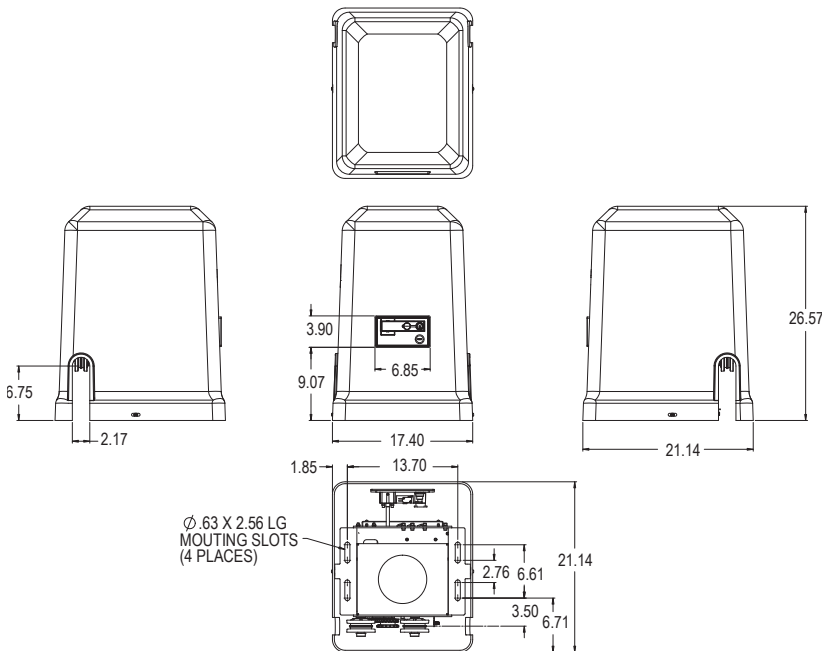

GATE WEIGHT / LENGTH RATINGS:

DIMENSIONS:

OPTIONS:

- Solar panel kits
- Wireless Primary/Secondary Link
- 33Ah Batteries
- Heater kit (AC powered only)
- Post mounting kit
- Wi-Fi board for Aladdin Connect®